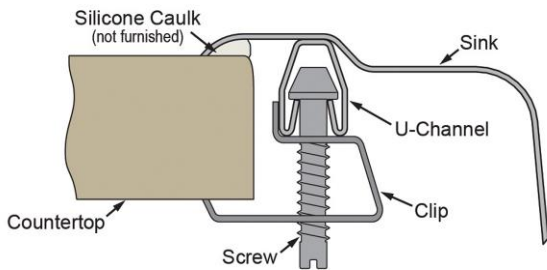

**Hole Drilling Configurations:**

1-1/2" (38mm) Diameter Faucet Holes on 4" (102mm) Centers

**Installation Profile:**

**Optional Accessories**

<a href="#">CBS1418</a>	Elkay Hardwood 15" x 19" x 3/4" Cutting Board <a href="#">Spec Sheet (PDF)</a>	
<a href="#">LK99</a>	Elkay Deluxe 3-1/2" Drain Type 304 Stainless Steel Body Strainer Basket Rubber Seal and Tailpiece <a href="#">Spec Sheet (PDF)</a>	
<a href="#">LKGT1041CR</a>	Elkay Gourmet Single Hole Kitchen Faucet Pull-out Spray and Lever Handle with Hi and Mid-rise Base Options Chrome <a href="#">Spec Sheet (PDF)</a>	
<a href="#">LKGT1041NK</a>	Elkay Gourmet Single Hole Kitchen Faucet Pull-out Spray and Lever Handle with Hi and Mid-rise Base Options Brushed Nickel <a href="#">Spec Sheet (PDF)</a>	
<a href="#">LKGT1041RB</a>	Elkay Gourmet Single Hole Kitchen Faucet Pull-out Spray and Lever Handle with Hi and Mid-rise Base Options Oil Rubbed Bronze <a href="#">Spec Sheet (PDF)</a>	