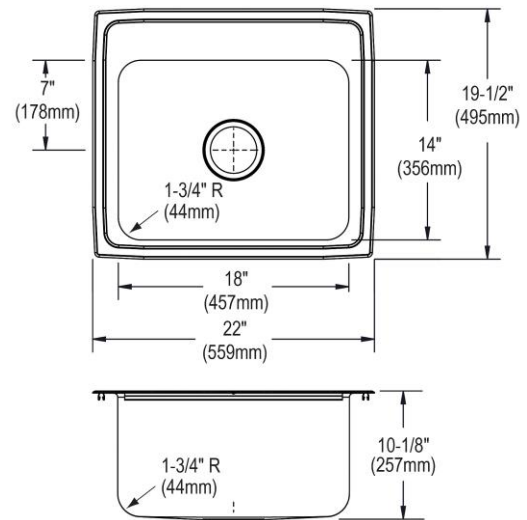

A Century of Tradition and Quality.

For more than 100 years, Elkay has been making innovative products and providing exceptional customer care. We take pride in offering plumbing products that make life easier, inspire change and leave the world a better place.

Product Compliance: ASME A112.19.3/CSA B45.4
Buy American Act

Sinks are listed by IAPMO® as meeting the applicable requirements of the Uniform Plumbing Code®, International Plumbing Code®, and National Plumbing Code of Canada.

[Clean and Care Manual (PDF)](#)
[Installation Instructions (PDF) - 100005236](#)
[Warranty (PDF)](#)

Similar models are available with: Perfect Drain, Quick-Clip Mounting System, CuVerro antimicrobial copper