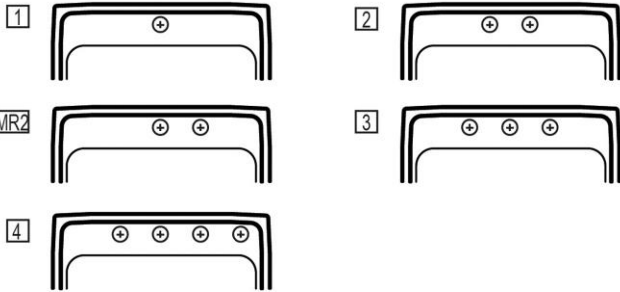

**Hole Drilling Configurations:**

1-1/2" (38mm) Diameter Faucet Holes on 4" (102mm) Centers

**Installation Profile:**

**Optional Accessories**

<a href="#">CBS1418</a>	Elkay Hardwood 15" x 19" x 3/4" Cutting Board <a href="#">Spec Sheet (PDF)</a>	
<a href="#">LK99</a>	Elkay Deluxe 3-1/2" Drain Type 304 Stainless Steel Body Strainer Basket Rubber Seal and Tailpiece <a href="#">Spec Sheet (PDF)</a>	
<a href="#">LKGT1041CR</a>	Elkay Gourmet Single Hole Kitchen Faucet Pull-out Spray and Lever Handle with Hi and Mid-rise Base Options Chrome <a href="#">Spec Sheet (PDF)</a>	
<a href="#">LKGT1041NK</a>	Elkay Gourmet Single Hole Kitchen Faucet Pull-out Spray and Lever Handle with Hi and Mid-rise Base Options Brushed Nickel <a href="#">Spec Sheet (PDF)</a>	
<a href="#">LKGT1041RB</a>	Elkay Gourmet Single Hole Kitchen Faucet Pull-out Spray and Lever Handle with Hi and Mid-rise Base Options Oil Rubbed Bronze <a href="#">Spec Sheet (PDF)</a>	